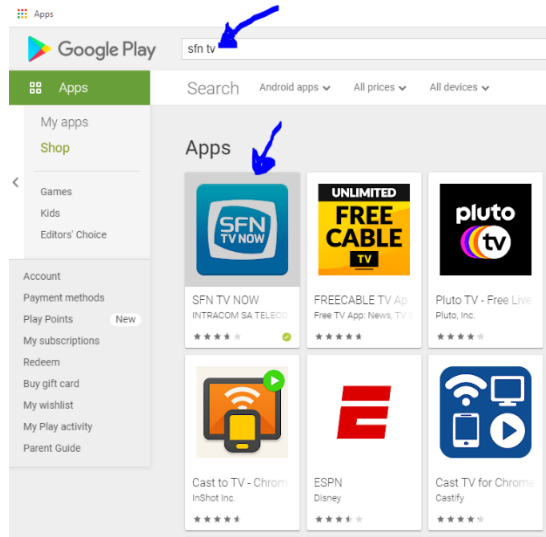

You can watch your SFN TV on any Android Device and Smart TV's with Android OS.

- 1) On all android devices, to get SFN TV on your Android device just go to the Play Store and type in SFN TV in the search bar.

- 2) After you download and install the App. Click on the app to open it. If different than what is shown, follow the steps on the app on your Android device.

BRESCO
BROADBAND

Internet - Telephone - Data Center