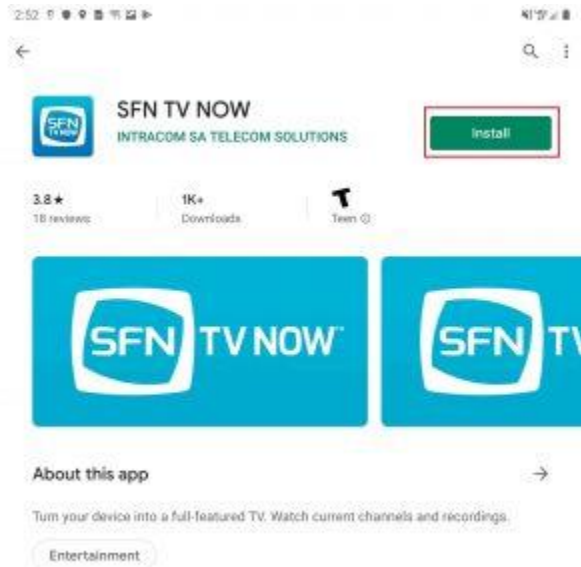

You can watch your SFN TV on any Android Device and Smart TV's with Android OS.

- 1) On all android devices, to get SFN TV on your Android device just go to the Play Store and type in SFN TV in the search bar.

- 2) After you download and install the App. Click on the app to open it. If different than what is shown, follow the steps on the app on your Android device.

BRESCO
BROADBAND

Internet - Telephone - Data Center